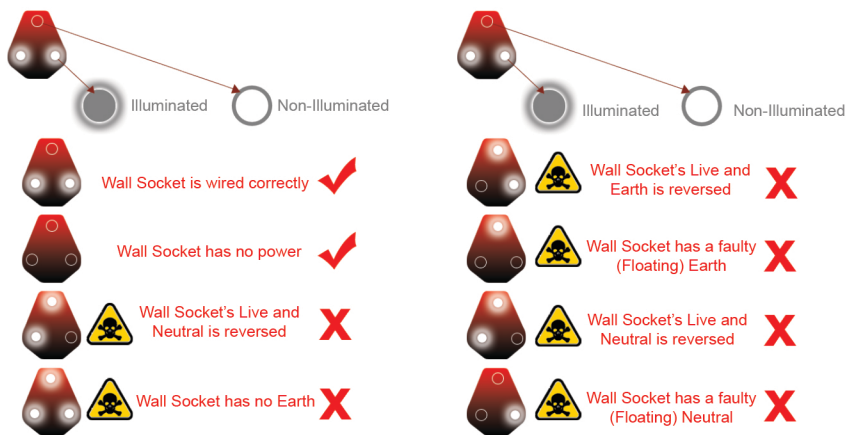

WPL - Clover & Figure 8

Wonder Protected Laptop Cord

PRODUCT DESCRIPTION

Wonder Plug is our flagship product that is: a) a high quality, high level surge protector plug and b) checks the safe and correct wiring of the household/office premises wall sockets. Status Indicators:

If all the Wonder Plug lights are **OFF** when the wall socket switch is off, switch wall socket on and the following combination of lights will indicate:

If all the Wonder Plug lights are **ON** when the wall socket switch is off, switch wall socket on and the following combination of lights will indicate:

PRODUCT TECHNICAL DATA

Specifications	Ratings	Differential Mode	Common Mode
POWER: Operating Voltage	+/- 220V ac (50Hz)		
Operating Current	16 Amps max		
I _s - Surge Current Rating	(8/20μs)	16000 Amps	16000 Amps
t _s - Response Time		<25ns	<25ns
Guarantee	Yes, 24 months		
Insured Warranty	Attached Equipment Warranty up to a max of R20 000. T's and C's apply		
Standards	SABS, NRCS, CSIR, TEST AFRICA		
Uses	Any laptop that plugs into a South African 220Vac 16 Amp round socket outlet		
Installation	Plug n Play. Wire your appliance to the Wonder Plug as you would a standard plug		